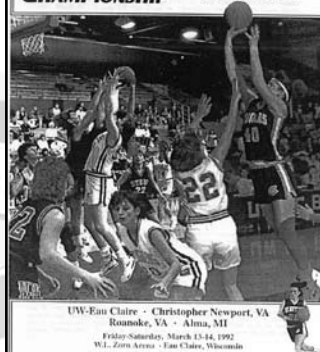

SWEET 16 1991-92

NCAA 4 Great Lakes
CHAMPIONSHIP Sectional

Ratcliffe Gym
March 7 Marymount 73-71
Eau Claire, Wisc.
March 13 Wisc.-Eau Claire 74-90

FIRST ROUND 1992-93

CHRISTOPHER NEWPORT
UNIVERSITY

POST-SEASON
MEDIA GUIDE
1992-93

Arlington, Va.
March 6 Marymount 96-115

FIRST ROUND 1994-95

NCAA Division III
WOMEN'S BASKETBALL
CHAMPIONSHIP
First Round Game

Christopher Newport University (17-8)
vs.
Marymount University (23-4)

Arlington, Va.
March 1 Marymount 79-91

FIRST ROUND 1996-97

Christopher Newport University
Women's Basketball

Adding Up a Great Season

Post-Season Media Guide

1997

CHRISTOPHER NEWPORT

Bridgewater, Va.
March 5 Bridgewater 72-82

SECOND ROUND 1997-98

NCAA Division III Women's Basketball Championship
First Round
CHRISTOPHER NEWPORT UNIVERSITY

vs.

ROANOKE COLLEGE
March 4, 1998
Ratcliffe Gym, Newport News, Va.
7:30 PM

Ratcliffe Gym
March 4 Roanoke 77-57
Bridgewater, Va.
March 7 Bridgewater 87-90

FIRST ROUND 2000-01

NCAA TOURNAMENT WOMEN'S
BASKETBALL
INFORMATION PACKET

CHRISTOPHER NEWPORT
UNIVERSITY

COOPER ATHLETIC CENTER
BOYDSON BAIRD GYMNASIUM
MARYVILLE, TN
FEBRUARY 28, 2001

Christopher Newport Lady Captains
Basketball 2001
15-11 Overall, 10-2 Dixie
Dixie Conference Regular Season Co-Champions and
Tournament Championship

Maryville, Tenn.
Feb. 28 Maryville (Tn.) 65-77

SECOND ROUND 2001-02

HOOD COLLEGE
Wednesday, February 27, 2002
7:30 PM
The Freedom Center, Newport News, Va.
On Demand